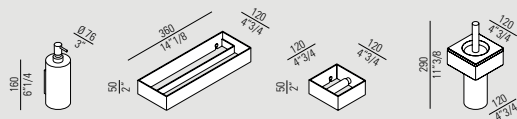

design Benedini Associati